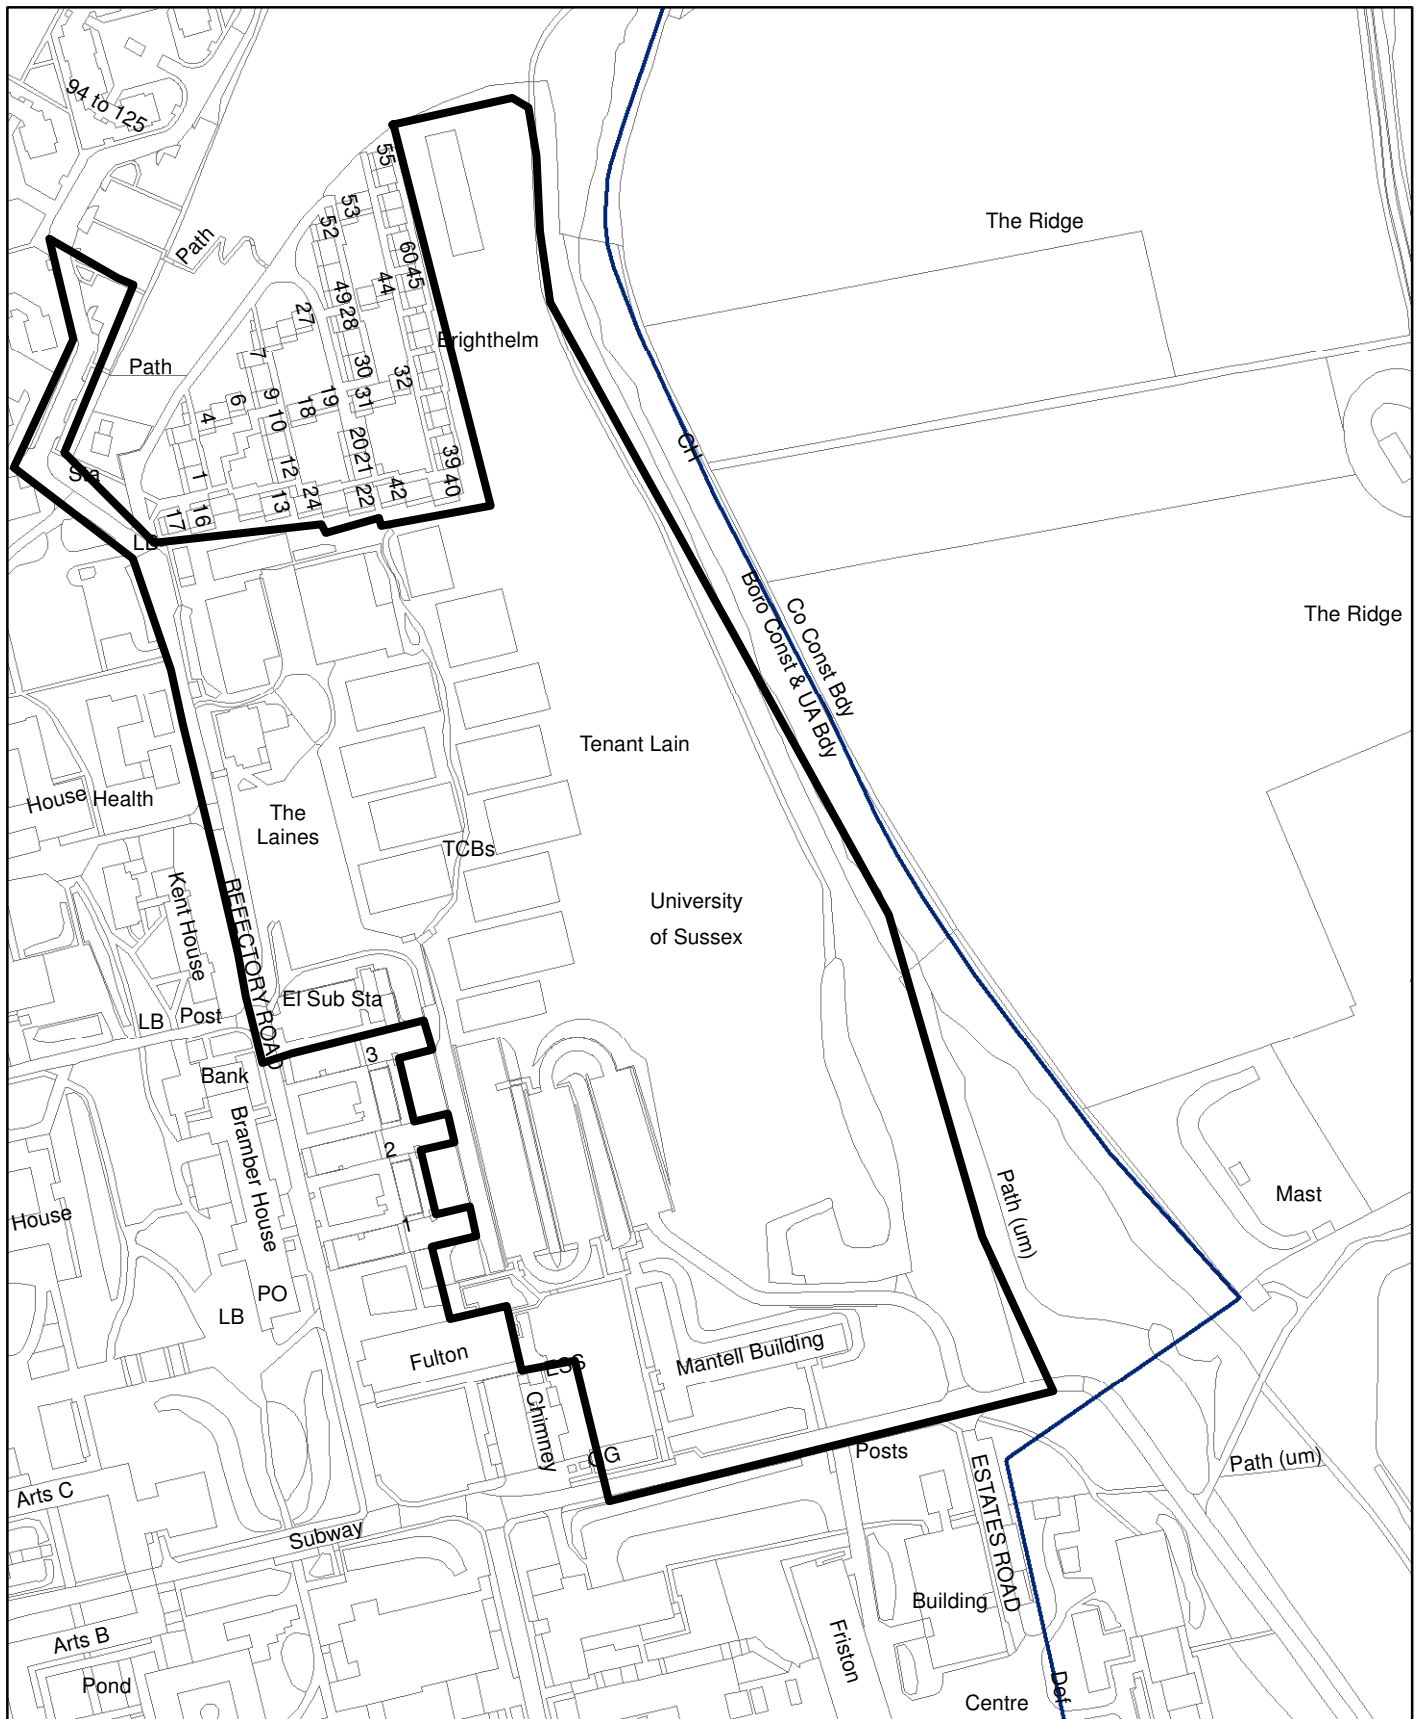

# BH2016/01004 East Slope Refectory Road, University of Sussex, Brighton

**Brighton & Hove  
City Council**

**Scale: 1:2,850**